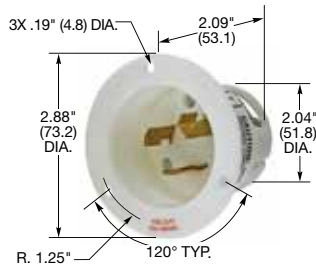

## Plugs

Description	Cord Dia.	Catalog Number			
Black and white nylon.	.360"-.930" (9-24)	<b>HBL3721</b>	<b>HBL2341</b>	<b>HBL2351</b>	-
Black and white nylon (Not shown).	.300"-1.050" (7.6-26.7)	-	-	-	<b>HBL2361</b>

## Flanged Inlets

Description	Catalog Number			
Nylon casing, back wired.	<b>HBL3725</b>	<b>HBL2345</b>	<b>HBL2355</b>	<b>HBL2365</b>

Note: See page B-54 for accessories.

**HBL2345**

**IP20**  
SUITABILITY

## Connector Bodies

Description	Cord Dia.	Catalog Number			
Black and white nylon.	.360"-.930" (9-24)	<b>HBL3723</b>	<b>HBL2343</b>	<b>HBL2353</b>	-
Black and white nylon (Not shown).	.300"-1.050" (7.6-26.7)	-	-	-	<b>HBL2363</b>

## Single Flush Receptacles

Description	Catalog Number			
Black nylon face, back and side wired.	<b>HBL3720</b>	<b>HBL2340</b>	<b>HBL2350</b>	<b>HBL2360</b>
Watertight Safety-Shroud®, gray Valox® housing and flange, back and side wired, (Not shown).	-	<b>HBL2340SW</b>	-	-
Isolated ground, orange nylon face, back and side wired.	-	<b>IG2340</b>	-	-