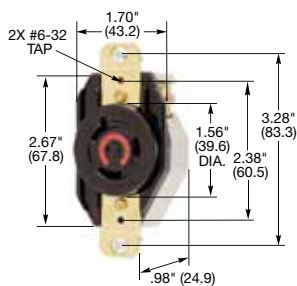

HBL2340

Flanged Receptacles

Description	Catalog Number			
Nylon casing, back wired.	HBL3726	HBL2346	HBL2356	HBL2366

Note: See page B-54 for accessories.

See page B-71 for technical information.

See page B-41 for switched enclosure.

See page B-44 for Add-A-Shroud® kit. For use with connector bodies.

Only receptacles and plugs up to 480V AC are HP rated.

HP ratings are AC only.