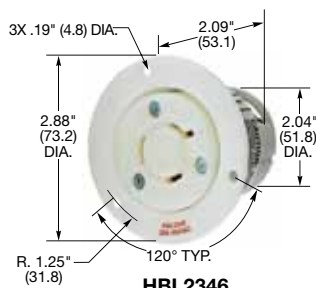

## Flanged Receptacles

Description	Catalog Number			
Nylon casing, back wired.	<b>HBL3726</b>	<b>HBL2346</b>	<b>HBL2356</b>	<b>HBL2366</b>

Note: See page B-54 for accessories.

See page B-71 for technical information.

See page B-41 for switched enclosure.

See page B-44 for Add-A-Shroud® kit. For use with connector bodies.

Only receptacles and plugs up to 480V AC are HP rated.

HP ratings are AC only.

**HBL2346**

Dimensions in Inches (mm)